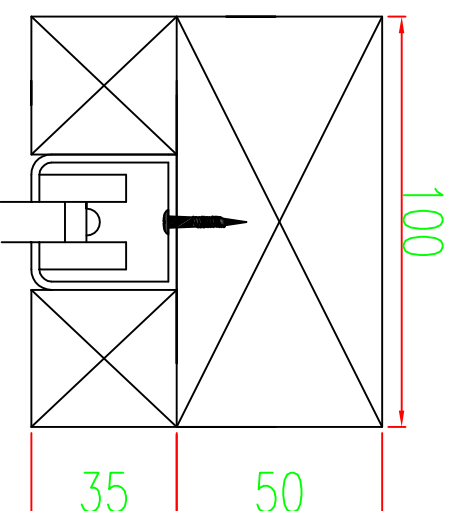

All head Tracks in a natural
bare aluminium grey,
powder coating options
available on ceiling option
only.

Suspended Ceiling Option

Exposed Option

Concealed Option

The Old Eltex Works,
Watery Lane, Worcester. WR2 5AR
Tel : 01905 422533 Fax : 01905 422538

REV & DATE	SYSTEM
DRAWN BY	Alpha Range
A: CE 07	TITLE Alpha Range Head Detail
DRAWING No.	SOUND ATTENUATION RANGE
Alpha HD01	15-32 dB

All details/dimensions may be subject to change.
© ALL DIMENSIONS IN MILLIMETRES - DO NOT SCALE