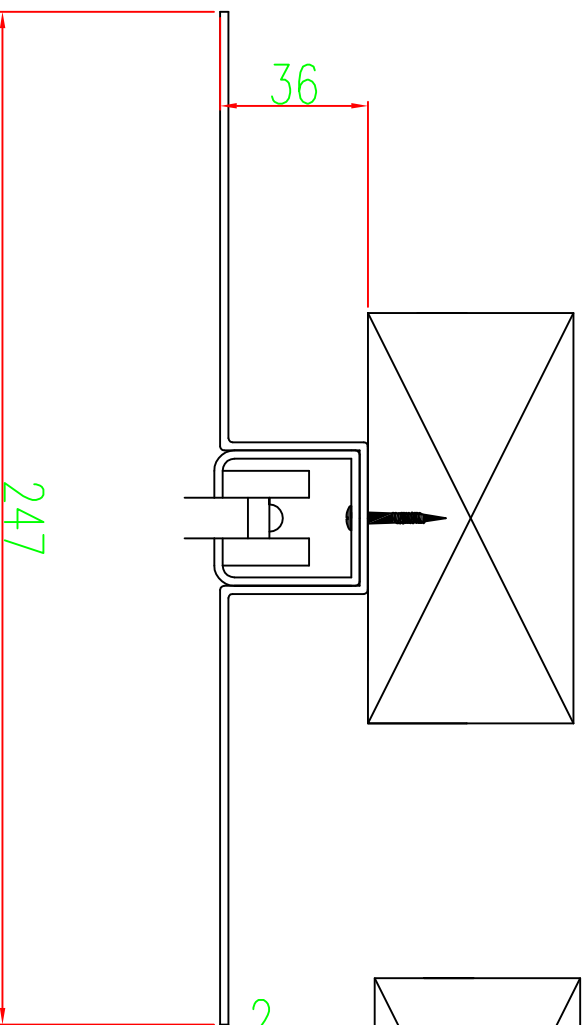

All head Tracks in a natural
bare aluminium grey,
powder coating options
available on ceiling option
only.

Suspended Ceiling Option

Exposed Option

Concealed Option

The Old Eltex Works,
Watery Lane, Worcester. WR2 5AR
Tel : 01905 422533 Fax : 01905 422538

REV & DATE	SYSTEM
DRAWN BY	Alpha Range
A: CE 07	TITLE Alpha Range Head Detail
DRAWING No.	SOUND ATTENUATION RANGE
Alpha HD01	15-32 dB

All details/dimensions may be subject to change.
© ALL DIMENSIONS IN MILLIMETRES - DO NOT SCALE