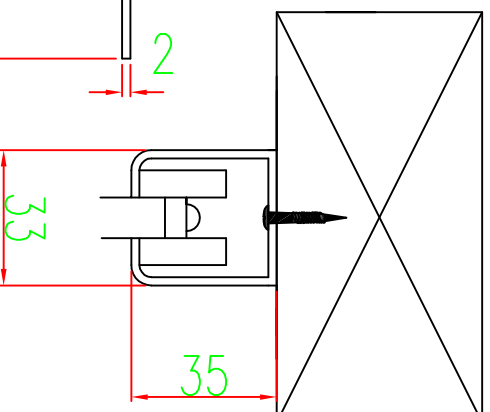

All head Tracks in a natural
bare aluminium grey,
powder coating options
available on ceiling option
only.

Suspended Ceiling Option

Exposed Option

Concealed Option

The Old Eltex Works,
Watery Lane, Worcester. WR2 5AR
Tel : 01905 422533 Fax : 01905 422538

REV & DATE	SYSTEM
DRAWN BY	Alpha Range
A: CE 07	TITLE Alpha Range Head Detail
DRAWING No.	SOUND ATTENUATION RANGE
Alpha HD01	15-32 dB

All details/dimensions may be subject to change.
© ALL DIMENSIONS IN MILLIMETRES - DO NOT SCALE