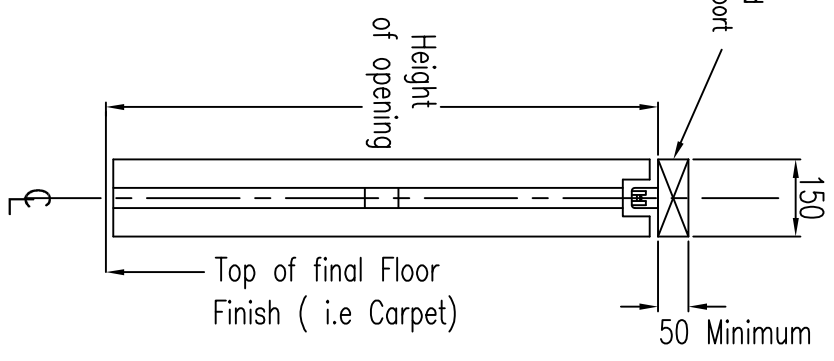

Concealed Head Detail

Exposed Head Detail

| | | |
|---|-----------------------|-------------------------|
|  | REV & DATE | SYSTEM |
| | DRAWN BY | Alpha |
| A: CE 07' | DRAWING No. | TITLE |
| Alphasect01 | Alpha Section Details | SOUND ATTENUATION RANGE |
| | | 15-35 dB |

To calculate the stacking depths & weights of the vinyl -
 Alpha 15dB - Opening width/6 + 125 - 8 Kgs pm²
 Alpha 24dB - Opening width/5 + 125 - 12Kgs pm²
 Alpha 32dB - Opening width/4 + 125 - 18Kgs pm²