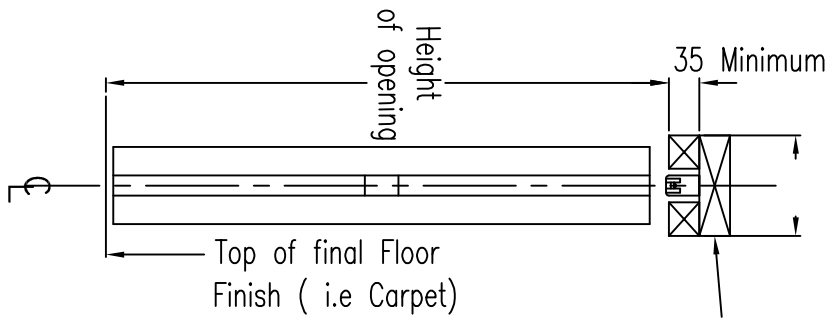

Concealed Head Detail

Exposed Head Detail

| | | |
|---|-----------------------|-------------------------|
|  | REV & DATE | SYSTEM |
| | DRAWN BY | Alpha |
| A: CE 07' | DRAWING No. | TITLE |
| Alphasect01 | Alpha Section Details | SOUND ATTENUATION RANGE |
| | | 15-35 dB |

To calculate the stacking depths & weights of the vinyl -
 Alpha 15dB - Opening width/6 + 125 - 8 Kgs pm²
 Alpha 24dB - Opening width/5 + 125 - 12Kgs pm²
 Alpha 32dB - Opening width/4 + 125 - 18Kgs pm²