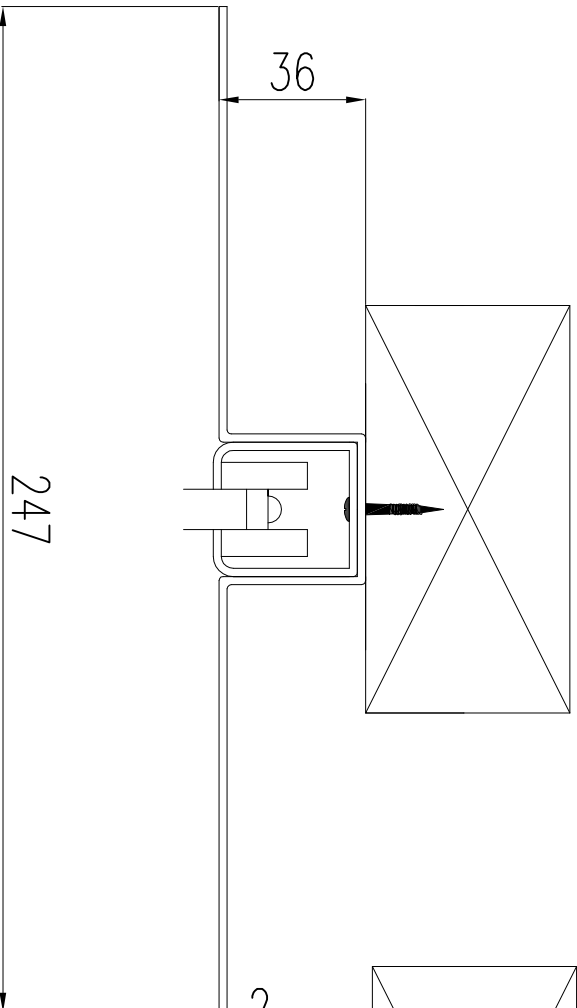

All head Tracks in a natural bare aluminium grey, powder coating options available on ceiling option only.

Suspended Ceiling Option

Exposed Option

Concealed Option

<b>CE SOLUTIONS</b> Unit 3D, Shrub Hill Industrial Estate Shrub Hill Road Worcester WR4 9EL Tel: 01905 422533 email: sales@cesolutions.co.uk www.cesolutions.co.uk		<b>REV &amp; DATE</b> DRAWN BY A: CE 07 DRAWING No. Alpha HD01	<b>SYSTEM</b> Alpha Range <b>TITLE</b> Alpha Range Head Detail <b>SOUND ATTENUATION RANGE</b> 15-32 dB
---	--	--	---

All details/dimensions may be subject to change.  
 © ALL DIMENSIONS IN MILLIMETRES - DO NOT SCALE