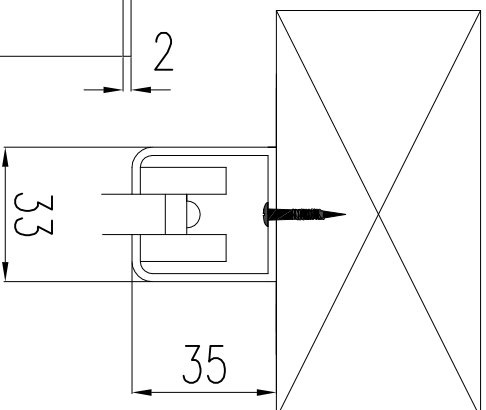

All head Tracks in a natural bare aluminium grey, powder coating options available on ceiling option only.

Suspended Ceiling Option

Exposed Option

Concealed Option

<b>CE SOLUTIONS</b> Unit 3D, Shrub Hill Industrial Estate Shrub Hill Road Worcester WR4 9EL Tel: 01905 422533 email: sales@cesolutions.co.uk www.cesolutions.co.uk		<b>REV &amp; DATE</b> DRAWN BY A: CE 07 DRAWING No. Alpha HD01	<b>SYSTEM</b> Alpha Range <b>TITLE</b> Alpha Range Head Detail <b>SOUND ATTENUATION RANGE</b> 15-32 dB
---	--	--	---

All details/dimensions may be subject to change.  
 © ALL DIMENSIONS IN MILLIMETRES - DO NOT SCALE