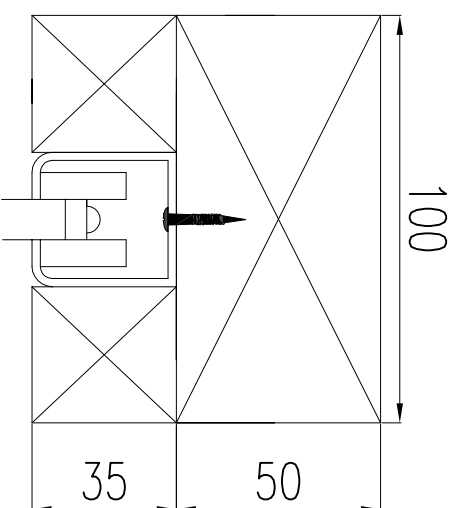

All head Tracks in a natural bare aluminium grey, powder coating options available on ceiling option only.

Suspended Ceiling Option

Exposed Option

Concealed Option

<b>CE SOLUTIONS</b> Unit 3D, Shrub Hill Industrial Estate Shrub Hill Road Worcester WR4 9EL Tel: 01905 422533 email: sales@cesolutions.co.uk www.cesolutions.co.uk		<b>REV &amp; DATE</b> DRAWN BY A: CE 07 DRAWING No. Alpha HD01	<b>SYSTEM</b> Alpha Range <b>TITLE</b> Alpha Range Head Detail <b>SOUND ATTENUATION RANGE</b> 15-32 dB
---	--	--	---

All details/dimensions may be subject to change.  
 © ALL DIMENSIONS IN MILLIMETRES - DO NOT SCALE